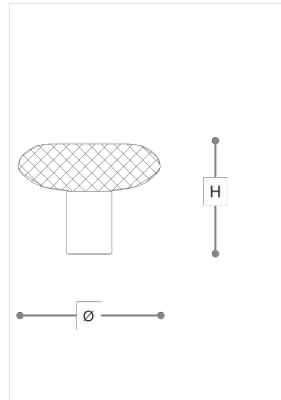

203/LG

Cicla

ITALAMP STUDIO

Incanto

Table lamp in transparent, white or fumè glass with iron grey metal details.

WORLDWIDE

Dimensions	Light Source	Kg	Dimming	Dimming on request
Ø 50 - H 40	21w - 2500 lumen - CRI>80 - 3000K	6	PUSH	

NORTH AMERICA

Dimensions	Light Source	Lb	Dimming	Dimming on request
Ø 20 - H 16	21w - 2500 lumen - CRI>80 - 3000K	13	PUSH	

CODE	Structure METAL	Diffuser GLASS
00203LG0 001	<input checked="" type="radio"/> C Chrome	<input type="radio"/> TRANSPARENT
00203LG0 003	<input checked="" type="radio"/> CDF Iron grey	<input type="radio"/> TRANSPARENT
00203LG0 004	<input checked="" type="radio"/> CDF Iron grey	<input checked="" type="radio"/> SMOKE
00203LG0 005	<input checked="" type="radio"/> C Chrome	<input type="radio"/> WHITE

Note

Technical drawing, dimensions and light sources refer to the main photo variant. Dimming on request could lead to an increase in the size of the canopy. For available color variants, consult the technical data sheet.