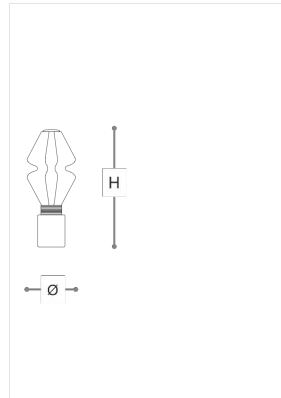

T1800/LP3 Collier

MARC SADLER

Incanto

Modular system consisting of blown glass elements in different shapes and colours, offering countless combination possibilities. Available also the wall and table lamp versions with the shapes and colours of the COLLIER elements.

WORLDWIDE

Dimensions	Light Source	Kg	Dimming	Dimming on request
Ø 15 - H 42	7,8w - 1000 lumen - CRI>80 - 3000K	4	PUSH	

NORTH AMERICA

Dimensions	Light Source	Lb	Dimming	Dimming on request
Ø 6 - H 17	7,8w - 1000 lumen - CRI>80 - 3000K	9	PUSH	

CODE	Structure METAL	Body MARBLE	Diffuser GLASS
01800LP3 001	● AL Aluminum	● CARRARA	● DIAMOND
01800LP3 002	● AL Aluminum	● CARRARA	● TOPAZ
01800LP3 003	● AL Aluminum	● CARRARA	● AQUA MARINA
01800LP3 004	● AL Aluminum	● CARRARA	● RUBIN
01800LP3 005	● AL Aluminum	● CARRARA	● AMETHYST
01800LP3 006	● AL Aluminum	● CARRARA	● AGATA
01800LP3 007	● AL Aluminum	● CARRARA	● SMERALD
01800LP3 008	● AL Aluminum	● CARRARA	● SAPPHIRE
01800LP3 011	● AL Aluminum	● MARQUINIA	● DIAMOND
01800LP3 012	● AL Aluminum	● MARQUINIA	● TOPAZ
01800LP3 013	● AL Aluminum	● MARQUINIA	● AQUA MARINA
01800LP3 014	● AL Aluminum	● MARQUINIA	● RUBIN