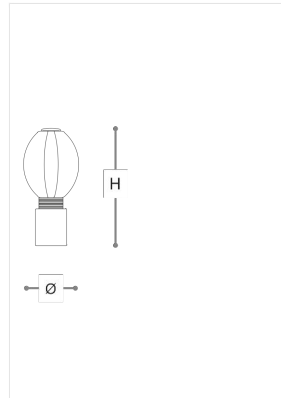

T1800/LP5 Collier

MARC SADLER

Incanto

Modular system consisting of blown glass elements in different shapes and colours, offering countless combination possibilities. Available also the wall and table lamp versions with the shapes and colours of the COLLIER elements.

WORLDWIDE

Dimensions	Light Source	Kg	Dimming	Dimming on request
Ø 15 - H 37	7,8w - 1000 lumen - CRI>80 - 3000K	4	PUSH	

NORTH AMERICA

Dimensions	Light Source	Lb	Dimming	Dimming on request
Ø 6 - H 15	7,8w - 3000K	9	PUSH	

CODE	Structure METAL	Body MARBLE	Diffuser GLASS
01800LP5 001	● AL Aluminum	● CARRARA	● DIAMOND
01800LP5 002	● AL Aluminum	● CARRARA	● TOPAZ
01800LP5 003	● AL Aluminum	● CARRARA	● AQUA MARINA
01800LP5 004	● AL Aluminum	● CARRARA	● RUBIN
01800LP5 005	● AL Aluminum	● CARRARA	● AMETHYST
01800LP5 006	● AL Aluminum	● CARRARA	● AGATA
01800LP5 007	● AL Aluminum	● CARRARA	● SMERALD
01800LP5 008	● AL Aluminum	● CARRARA	● SAPPHIRE
01800LP5 011	● AL Aluminum	● MARQUINIA	● DIAMOND
01800LP5 012	● AL Aluminum	● MARQUINIA	● TOPAZ
01800LP5 013	● AL Aluminum	● MARQUINIA	● AQUA MARINA
01800LP5 014	● AL Aluminum	● MARQUINIA	● RUBIN