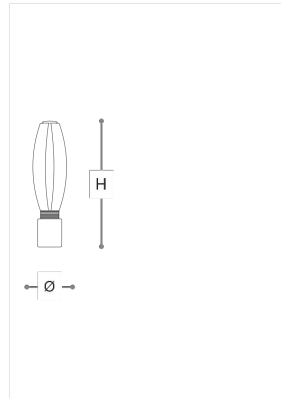

T1800/LP6 Collier

MARC SADLER

Incanto

Modular system consisting of blown glass elements in different shapes and colours, offering countless combination possibilities. Available also the wall and table lamp versions with the shapes and colours of the COLLIER elements.