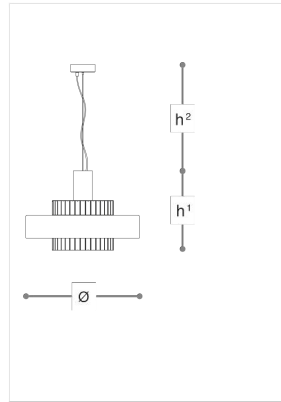

734/60

Crono

ROBERTA VITADELLO

STEFANO TRAVERSO

Opera

Pendant lamp with satin gold or chrome metal structure, shade with metallic effect and etched glass pendants.

WORLDWIDE

Dimensions	Light Source	Kg	Dimming	Dimming on request
Ø 60 - h ¹ 44 - h ² 10-100	6x3,5w - G9 led	8	TRIAC	CASAMBI

NORTH AMERICA

Dimensions	Light Source	Lb	Dimming	Dimming on request
Ø 24 - h ¹ 17 - h ² 4-39	6x3,5w - G9 led	18	TRIAC	

CODE	Structure METAL	Lampshade LAMINATE	Pendants GLASS
00734060 001	OS Satin gold	GLOSSY GOLD PVC	ACIDATE
00734060 002	OS Satin gold	GUNMETAL PVC	ACIDATE
00734060 003	C Chrome	GLOSSY GOLD PVC	ACIDATE
00734060 004	C Chrome	GUNMETAL PVC	ACIDATE

Note

Technical drawing, dimensions and light sources refer to the main photo variant. Dimming on request could lead to an increase in the size of the canopy. For available color variants, consult the technical data sheet.