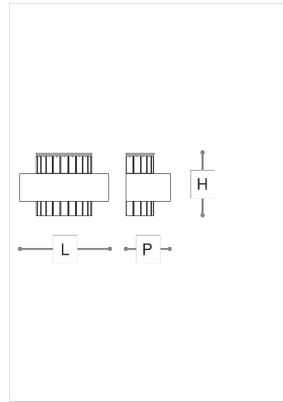

734/AP Crono

ROBERTA VITADELLO

STEFANO TRAVERSO

Opera

Wall lamp with satin gold or chrome metal structure, shade with metallic effect and etched glass pendants.

WORLDWIDE

Dimensions	Light Source	Kg	Dimming	Dimming on request
L 32 - H 22 - P 16	2x3,5w - G9 led	3	TRIAC	CASAMBI

NORTH AMERICA

Dimensions	Light Source	Lb	Dimming	Dimming on request
L 13 - H 9 - P 6	2x3,5w - G9 led	7	TRIAC	

CODE	Structure METAL	Lampshade LAMINATE	Pendants GLASS
00734AP0 001	OS Satin gold	GLOSSY GOLD PVC	ACIDATE
00734AP0 002	OS Satin gold	GUNMETAL PVC	ACIDATE
00734AP0 003	C Chrome	GLOSSY GOLD PVC	ACIDATE
00734AP0 004	C Chrome	GUNMETAL PVC	ACIDATE

Note

Technical drawing, dimensions and light sources refer to the main photo variant. Dimming on request could lead to an increase in the size of the canopy. For available color variants, consult the technical data sheet.