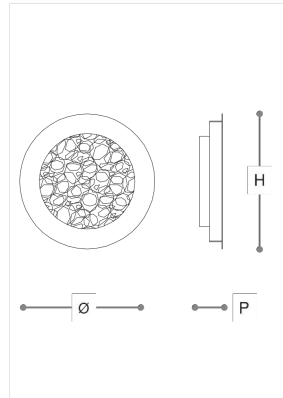

## 209/AP Dedalo

ONO DESIGN

Incanto

Wall lamp with handmade cast and shaped artistic glass ribbon décor.  
 Frame and metal structure in iron grey, light gold or chrome finish.

### WORLDWIDE

Dimensions	Light Source	Kg	Dimming	Dimming on request
Ø 40 - H 40 - P 7	25w - 2100 lumen - CRI>80 - 3000K	7	Not included	

### NORTH AMERICA

Dimensions	Light Source	Lb	Dimming	Dimming on request
Ø 16 - H 16 - P 3	25w - 2100 lumen - CRI>80 - 3000K	15		

CODE	Structure METAL	Diffuser GLASS
00209AP0 001	<input checked="" type="radio"/> C Chrome	<input type="radio"/> TRANSPARENT
00209AP0 002	<input checked="" type="radio"/> CDF Iron grey	<input type="radio"/> TRANSPARENT
00209AP0 003	<input checked="" type="radio"/> OC Light gold	<input type="radio"/> TRANSPARENT

#### Note

Technical drawing, dimensions and light sources refer to the main photo variant. Dimming on request could lead to an increase in the size of the canopy. For available color variants, consult the technical data sheet.