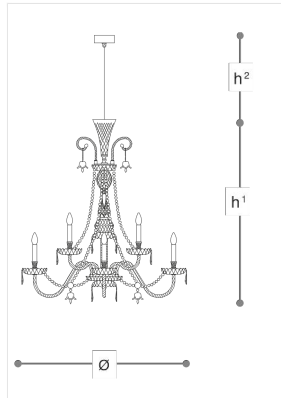

283/9+9

Dogma

ITALAMP STUDIO

Opera

Chandelier in carved crystal and glass. Metal with gold finish, crystal pendants and decorative glass flowers. Available in different dimensions and colours.

WORLDWIDE

Dimensions	Light Source	Kg	Dimming	Dimming on request
Ø 100 - h¹ 110 - h² 10-100	18x6w - E14 led	40	TRIAC -	CASAMBI

NORTH AMERICA

Dimensions	Light Source	Lb	Dimming	Dimming on request
Ø 39 - h¹ 43 - h² 4-39	18x6w - E12 led	88	TRIAC	

CODE	Structure METAL	Body GLASS CRYSTAL	Pendants CRYSTAL
00283181 001	Shiny gold	☐ TRANSPARENT	☐ TRANSPARENT
00283181 002	CDF Iron grey	☒ TEAK	☒ TEAK

Note

Technical drawing, dimensions and light sources refer to the main photo variant. Dimming on request could lead to an increase in the size of the canopy. For available color variants, consult the technical data sheet.