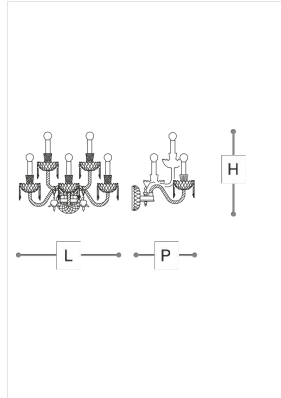

283/AP5

Dogma

ITALAMP STUDIO

Opera

Wall lamp in carved crystal and glass. Metal with gold finish, crystal pendants and decorative glass flowers. Available in different dimensions and colours.

WORLDWIDE

Dimensions	Light Source	Kg	Dimming	Dimming on request
L 54 - H 47 - P 38	5x6w - E14 led	6	TRIAC	 CASAMBI

NORTH AMERICA

Dimensions	Light Source	Lb	Dimming	Dimming on request
L 21 - H 19 - P 15	5x6w - E12 led	13	TRIAC	

CODE	Structure METAL	Body GLASS CRYSTAL	Pendants CRYSTAL
00283A50 001	 Shiny gold	<input type="radio"/> TRANSPARENT	<input type="radio"/> TRANSPARENT
00283A50 002	 CDF Iron grey	<input checked="" type="radio"/> TEAK	<input checked="" type="radio"/> TEAK

Note

Technical drawing, dimensions and light sources refer to the main photo variant. Dimming on request could lead to an increase in the size of the canopy. For available color variants, consult the technical data sheet.