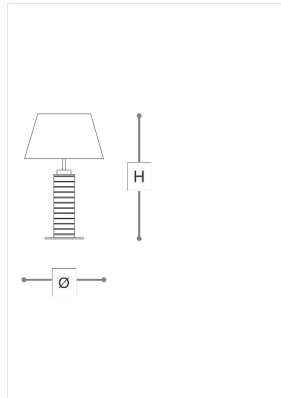

8058/LG

Edra

ITALAMP STUDIO

Opera

Table lamp in clear carved crystal with blue sugar paper fabric shade.
Metal details with chrome finish. Available in different colours.

WORLDWIDE

Dimensions	Light Source	Kg	Dimming	Dimming on request
L 45 - H 71 - P 30	1x14w - E27 led	10.5	TRIAC	

NORTH AMERICA

Dimensions	Light Source	Lb	Dimming	Dimming on request
L 18 - H 28 - P 12	1x14w - E26 led	23	TRIAC	

CODE	Structure METAL	Body CRYSTAL	Lampshade FABRIC
08058LG0 001	C Chrome	TRANSPARENT	SUGAR PAPER

Note

Technical drawing, dimensions and light sources refer to the main photo variant. Dimming on request could lead to an increase in the size of the canopy. For available color variants, consult the technical data sheet.