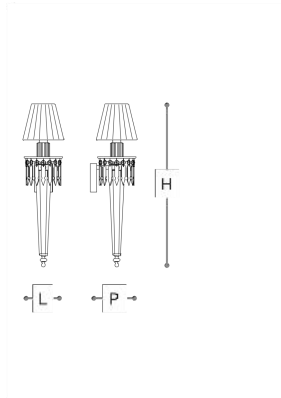

462/AP1

Egle

ROBERTA VITADELLO

Opera

Wall lamp,
in crystal and artistic glass.
Metal details with chrome finish.
Lampshade in white pleated fabric.

WORLDWIDE

Dimensions	Light Source	Kg	Dimming	Dimming on request
L 15 - H 63 - P 18	1x6w - E14 led	2	TRIAC	

NORTH AMERICA

Dimensions	Light Source	Lb	Dimming	Dimming on request
L 6 - H 25 - P 7	1x6w - E12 led	4	TRIAC	

CODE	Structure METAL	Body GLASS CRYSTAL	Lampshade FABRIC	Pendants CRYSTAL
00462AP1 001	<input checked="" type="radio"/> C Chrome	<input type="radio"/> TRANSPARENT	<input checked="" type="radio"/> WHITE PONGE' 01	<input type="radio"/> TRANSPARENT

Note

Technical drawing, dimensions and light sources refer to the main photo variant.
Dimming on request could lead to an increase in the size of the canopy.
For available color variants, consult the technical data sheet.