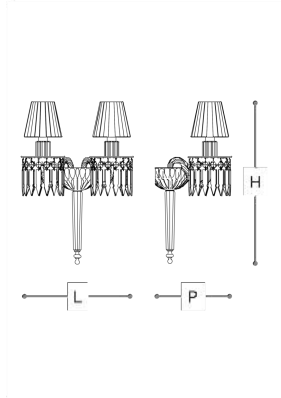

462/AP2

Egle

ROBERTA VITADELLO

Opera

Wall lamp,
in crystal and artistic glass.
Metal details with chrome finish.
Lampshades in white pleated fabric.

WORLDWIDE

Dimensions	Light Source	Kg	Dimming	Dimming on request
L 42 - H 57 - P 25	2x6w - E14 led	4	TRIAC	

NORTH AMERICA

Dimensions	Light Source	Lb	Dimming	Dimming on request
L 17 - H 22 - P 10	2x6w - E12 led	9	TRIAC	

CODE	Structure METAL	Body GLASS CRYSTAL	Lampshade FABRIC	Pendants CRYSTAL
00462AP2 001	<input checked="" type="radio"/> C Chrome	<input type="radio"/> TRANSPARENT	<input checked="" type="radio"/> WHITE PONGE' 01	<input type="radio"/> TRANSPARENT

Note

Technical drawing, dimensions and light sources refer to the main photo variant.

Dimming on request could lead to an increase in the size of the canopy.

For available color variants, consult the technical data sheet.