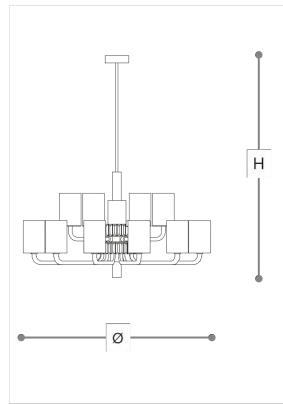

735/12+6

Ego

ROBERTA VITADELLO

STEFANO TRAVERSO

Opera

Chandelier with light gold or nickel metal finish, clear glass arms, fabric shades and crystal pendants. Available in different dimensions.