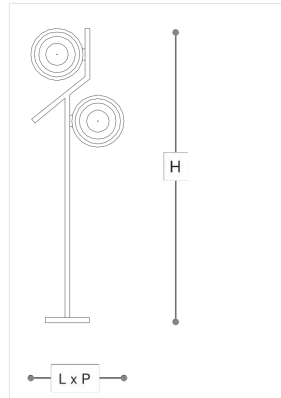

820/P Ellepi

MONICA GRAFFEO

Incanto

Floor lamp in metal with bronze finish and blown satin glass diffusers.
Available in different dimensions and colours.

WORLDWIDE

Dimensions	Light Source	Kg	Dimming	Dimming on request
Ø 53 - H 170	2x6w - E14 led	17	TRIAC	 1-10V - CASAMBI

NORTH AMERICA

Dimensions	Light Source	Lb	Dimming	Dimming on request
Ø 21 - H 67	2x6w - E12 led	37	TRIAC	

CODE	Structure METAL	Diffuser GLASS
00820010 002	 BRZ Bronze	 SATIN WHITE

Note

Technical drawing, dimensions and light sources refer to the main photo variant. Dimming on request could lead to an increase in the size of the canopy. For available color variants, consult the technical data sheet.