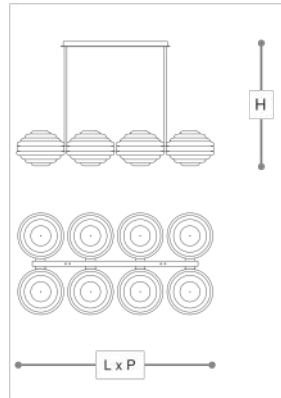

820/S Ellepi

MONICA GRAFFEO

Incanto

Pendant in metal with bronze finish and blown satin glass diffusers.

WORLDWIDE

Dimensions	Light Source	Kg	Dimming	Dimming on request
L 126 - P 66 - h ¹ 23 - h ² 100	8x6w - E14 led	43	TRIAC -	CASAMBI

NORTH AMERICA

Dimensions	Light Source	Lb	Dimming	Dimming on request
L 50 - P 26 - h ¹ 9 - h ² 39	8x6w - E12 led	95	TRIAC	

CODE	Structure METAL	Diffuser GLASS
008200S0 002	BRZ Bronze	SATIN WHITE

Note

Technical drawing, dimensions and light sources refer to the main photo variant. Dimming on request could lead to an increase in the size of the canopy. For available color variants, consult the technical data sheet.