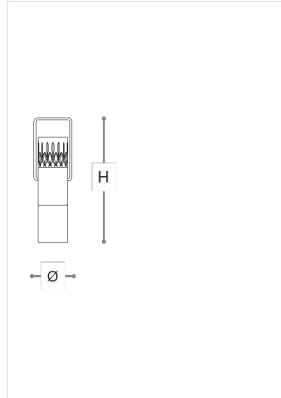

8143/L

Elsa

STEFANO TRAVERSO

Opera

Table lamp in gold Calacatta marble and handcarved crystal diffuser.
 Decorative accessory in metal with brushed light gold finish.

WORLDWIDE

| Dimensions | Light Source | Kg | Dimming | Dimming on request |
|------------|---------------------------------|----|---------|--------------------|
| Ø 9 - H 31 | 7w - 850 lumen - CRI>90 - 3000K | 5 | PUSH | |

NORTH AMERICA

| Dimensions | Light Source | Lb | Dimming | Dimming on request |
|------------|---------------------------------|----|---------|--------------------|
| Ø 4 - H 12 | 7w - 850 lumen - CRI>90 - 3000K | 11 | PUSH | |

Note

Technical drawing, dimensions and light sources refer to the main photo variant. Dimming on request could lead to an increase in the size of the canopy. For available color variants, consult the technical data sheet.