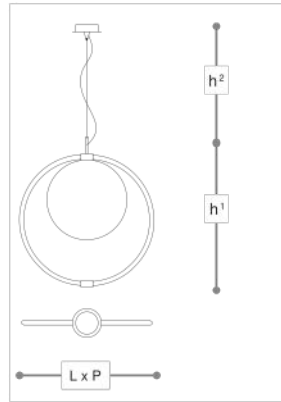

458/S Enso

ROBERTA VITADELLO

STEFANO TRAVERSO

Incanto

Suspension lamp composed of a tubular circle in black artistic glass with "avventurina" pigment. Internal metal disk with matte champagne or matte bronze finish.

WORLDWIDE

Dimensions	Light Source	Kg	Dimming	Dimming on request
L 84 - P 4 - h ¹ 93 - h ² 10-100	16w - 1300 lumen - CRI>90 - 3000K 2700K color temperature on request	12	Not included	DALI - CASAMBI

NORTH AMERICA

Dimensions	Light Source	Lb	Dimming	Dimming on request
L 33 - P 2 - h ¹ 37 - h ² 4-39	16w - 1300 lumen - CRI>90 - 3000K 2700K color temperature on request	26		

CODE	Structure METAL	Body GLASS
004580S0 001	CH Matt champagne	AVENTURINE BLACK

Note

Technical drawing, dimensions and light sources refer to the main photo variant. Dimming on request could lead to an increase in the size of the canopy. For available color variants, consult the technical data sheet.