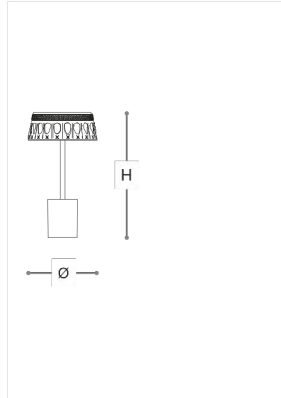

8141/LP

Ester

STEFANO TRAVERSO

Opera

Table lamp with carved crystal diffuser in aubergine and etched colours with Calacatta gold marble base and brushed light gold structure.

WORLDWIDE

Dimensions	Light Source	Kg	Dimming	Dimming on request
Ø 20 - H 36	7,8w - 1000 lumen - CRI>80 - 3000K	5	PUSH	

NORTH AMERICA

Dimensions	Light Source	Lb	Dimming	Dimming on request
Ø 8 - H 14	7,8w - 1000 lumen - CRI>80 - 3000K	11	PUSH	

CODE	Structure METAL	Body MARBLE	Diffuser CRYSTAL
08141LP0 002	OCSP Brushed light gold	GOLDEN CALACETTA	VIOLET
08141LP0 001	OCSP Brushed light gold	GOLDEN CALACETTA	ACIDATE

Note

Technical drawing, dimensions and light sources refer to the main photo variant. Dimming on request could lead to an increase in the size of the canopy. For available color variants, consult the technical data sheet.