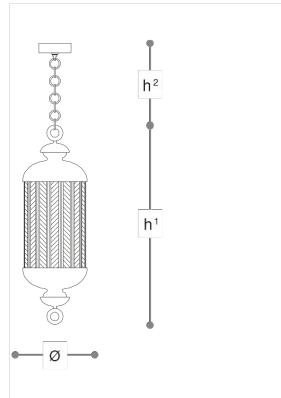

## 215/S26 Fata Morgana

EDWARD VAN VLIET

Opera

Pendant lamp in metal with antique burnished or antique gold finish and carved glass diffuser.

### WORLDWIDE

Dimensions	Light Source	Kg	Dimming	Dimming on request
Ø 26 - h <sup>1</sup> 81 - h <sup>2</sup> 10-100	28w - 1930 lumen - CRI>80 - 3000K 2700K color temperature on request	16	Not included	 CASAMBI

### NORTH AMERICA

Dimensions	Light Source	Lb	Dimming	Dimming on request
Ø 10 - h <sup>1</sup> 32 - h <sup>2</sup> 4-39	28w - 1930 lumen - CRI>80 - 3000K 2700K color temperature on request	35		

CODE	Structure METAL	Diffuser GLASS
00215260 001	 OA Antique gold	<input type="radio"/> TRANSPARENT
00215260 002	 BRA Antique burnished	<input type="radio"/> TRANSPARENT
00215261 001	 OA Antique gold	<input type="radio"/> TRANSPARENT
00215261 002	 BRA Antique burnished	<input type="radio"/> TRANSPARENT

#### Note

Technical drawing, dimensions and light sources refer to the main photo variant. Dimming on request could lead to an increase in the size of the canopy. For available color variants, consult the technical data sheet.