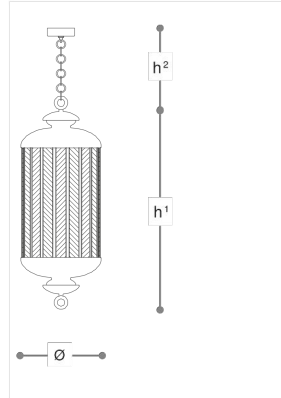

215/S38 Fata Morgana

EDWARD VAN VLIET

Opera

Pendant lamp in metal with antique burnished or antique gold finish and carved glass diffuser.

WORLDWIDE

Dimensions	Light Source	Kg	Dimming	Dimming on request
Ø 38 - h ¹ 102 - h ² 10-100	39w - 2370 lumen - CRI>80 - 3000K 2700K color temperature on request	31	Not included	 CASAMBI

NORTH AMERICA

Dimensions	Light Source	Lb	Dimming	Dimming on request
Ø 15 - h ¹ 40 - h ² 4-39	39w - 2370 lumen - CRI>80 - 3000K 2700K color temperature on request	68		

CODE	Structure METAL	Diffuser GLASS
00215380 001	 OA Antique gold	<input type="radio"/> TRANSPARENT
00215380 002	 BRA Antique burnished	<input type="radio"/> TRANSPARENT
00215381 001	 OA Antique gold	<input type="radio"/> TRANSPARENT
00215381 002	 BRA Antique burnished	<input type="radio"/> TRANSPARENT

Note

Technical drawing, dimensions and light sources refer to the main photo variant. Dimming on request could lead to an increase in the size of the canopy. For available color variants, consult the technical data sheet.