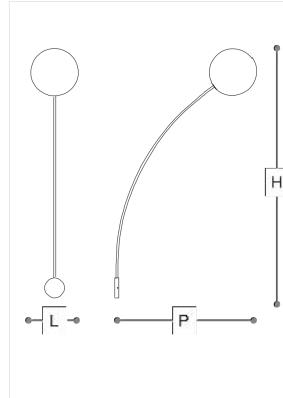

2395/AP

Filo

KOZ + SUSANI DESIGN

Incanto

Wall lamp with diffuser in white blown glass and metal structure with matt black or brushed light gold finish.

WORLDWIDE

Dimensions	Light Source	Kg	Dimming	Dimming on request
L 35 - H 195 - P 110	1x14w - E27 led	3.5	TRIAC	

NORTH AMERICA

Dimensions	Light Source	Lb	Dimming	Dimming on request
L 14 - H 77 - P 43	1x14w - E26 led	8	TRIAC	

CODE	Structure METAL	Diffuser GLASS
02395AP0 001	MB Matt black	<input type="radio"/> WHITE
02395AP0 002	OCSP Brushed light gold	<input type="radio"/> WHITE

Note

Technical drawing, dimensions and light sources refer to the main photo variant. Dimming on request could lead to an increase in the size of the canopy. For available color variants, consult the technical data sheet.