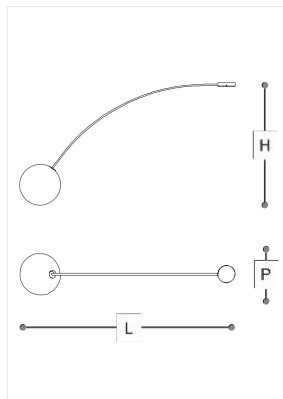

2395/PL

Filo

KOZ + SUSANI DESIGN

Incanto

Suspension with diffuser in white blown glass and metal structure with matt black or brushed light gold finish.

WORLDWIDE

Dimensions	Light Source	Kg	Dimming	Dimming on request
L 195 - H 110 - P 35	1x14w - E27 led	3.5	TRIAC	

NORTH AMERICA

Dimensions	Light Source	Lb	Dimming	Dimming on request
L 77 - H 43 - P 14	1x14w - E26 led	8	TRIAC	

CODE	Structure METAL	Diffuser GLASS
02395PL0 001	MB Matt black	<input type="radio"/> WHITE
02395PL0 002	OCSP Brushed light gold	<input type="radio"/> WHITE

Note

Technical drawing, dimensions and light sources refer to the main photo variant. Dimming on request could lead to an increase in the size of the canopy. For available color variants, consult the technical data sheet.