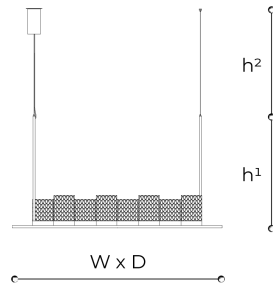

815/PL8

Galatea

STUDIO MAMO

Incanto

Suspension with metal structure in brushed chrome and satin silver with hand cut crystal diffusers. Available in different dimensions.

WORLDWIDE

Dimensions	Light Source	Kg	Dimming	Dimming on request
L 131 - P 13 - h ¹ 70 - h ² 10-150	52w - 4800 lumen - CRI>80 - 3000K 2700K color temperature on request	23	Not included	DALI

NORTH AMERICA

Dimensions	Light Source	Lb	Dimming	Dimming on request
L 52 - P 5 - h ¹ 28 - h ² 4-59	52w - 4800 lumen - CRI>80 - 3000K 2700K color temperature on request	51		

CODE	Structure METAL	Diffuser CRYSTAL
00815PL0 001	<ul style="list-style-type: none"> OC Light gold BRO Matt bronze 	<ul style="list-style-type: none"> TRANSPARENT
00815PL0 002	<ul style="list-style-type: none"> CSP Brushed chrome AS Satin Silver 	<ul style="list-style-type: none">

Note

Technical drawing, dimensions and light sources refer to the main photo variant.

Dimming on request could lead to an increase in the size of the canopy.

For available color variants, consult the technical data sheet.