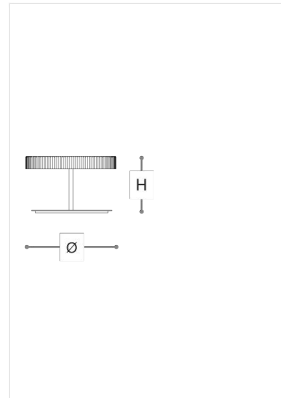

8140/LG

Gilda

ROBERTA VITADELLO

Opera

Table lamp, with hand-carved crystal diffuser. Structure and metal details in satin corten or matt champagne finish.

WORLDWIDE

Dimensions	Light Source	Kg	Dimming	Dimming on request
Ø 36 - H 23	7,8w - 1000 lumen - CRI>80 - 3000K	6	PUSH	

NORTH AMERICA

Dimensions	Light Source	Lb	Dimming	Dimming on request
Ø 14 - H 9	7,8w - 1000 lumen - CRI>80 - 3000K	13	PUSH	

CODE	Structure METAL	Body CRYSTAL	Diffuser METHACRYLATE
08140LG0 001	☒ CO Corten	☐ TRANSPARENT	☒ SATINED
08140LG0 002	☒ CH Matt champagne	☐ TRANSPARENT	☒ SATINED

Note

Technical drawing, dimensions and light sources refer to the main photo variant. Dimming on request could lead to an increase in the size of the canopy. For available color variants, consult the technical data sheet.