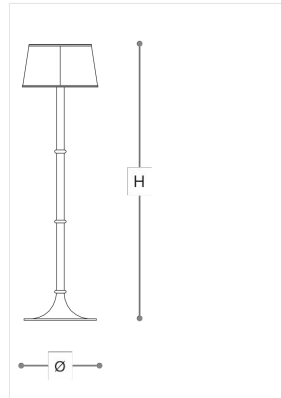

4015/P

Hugo

STEFANO TRAVERSO

Incanto

Floor lamp in metal with matt black finish and black fabric shade. Shiny gold metal detail. Available in different colours.

WORLDWIDE

Dimensions	Light Source	Kg	Dimming	Dimming on request
Ø 50 - H 180	1x14w - E27 led	10	TRIAC	

NORTH AMERICA

Dimensions	Light Source	Lb	Dimming	Dimming on request
Ø 20 - H 71	1x14w - E26 led	22	TRIAC	

CODE	Structure METAL	Lampshade FABRIC
04015010 001	<ul style="list-style-type: none"> MB Matt black O Shiny gold 	<ul style="list-style-type: none"> BLACK CHINETTE 20
04015010 002	<ul style="list-style-type: none"> B White O Shiny gold 	<ul style="list-style-type: none"> BLACK CHINETTE 20

Note

Technical drawing, dimensions and light sources refer to the main photo variant. Dimming on request could lead to an increase in the size of the canopy. For available color variants, consult the technical data sheet.