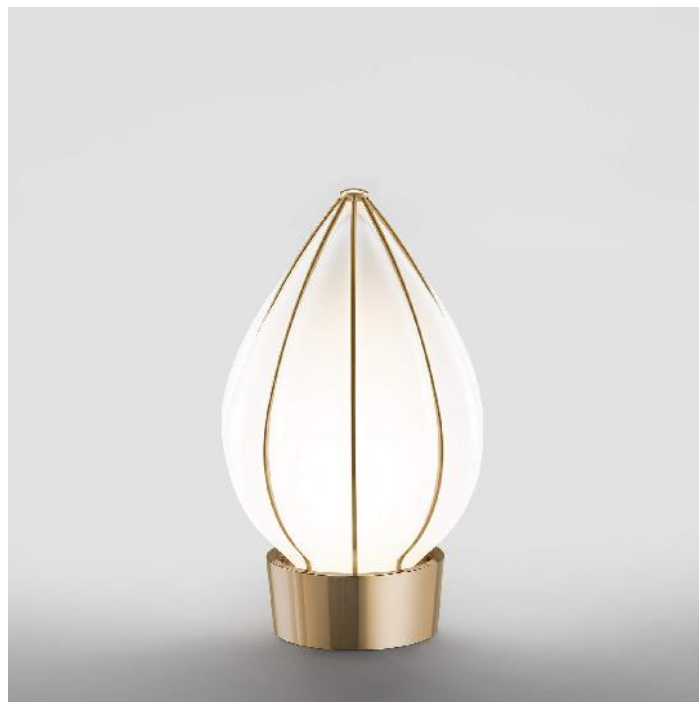

T1803/LPB

La

CAMILLA BELLINI

Incanto

LA is a lamp where light and sound become one: its name in fact recalls the musical note LA, which the lamp reproduces when it is switched on. The lamp comes to life in a light gold metal cage inside which is a white glass bud made using the technique 'cage blowing'.

WORLDWIDE

Dimensions	Light Source	Kg	Dimming	Dimming on request
L 22 - H 31 - P 19	2,2w - 250 lumen - CRI>80 - 3000K	2	TOUCH	

NORTH AMERICA

Dimensions	Light Source	Lb	Dimming	Dimming on request
L 9 - H 12 - P 7	2,2w - 250 lumen - CRI>80 - 3000K	4	TOUCH	

CODE	Structure METAL	Diffuser GLASS
01803LP1 001	 OC Light gold	 WHITE

Note

Technical drawing, dimensions and light sources refer to the main photo variant. Dimming on request could lead to an increase in the size of the canopy. For available color variants, consult the technical data sheet.