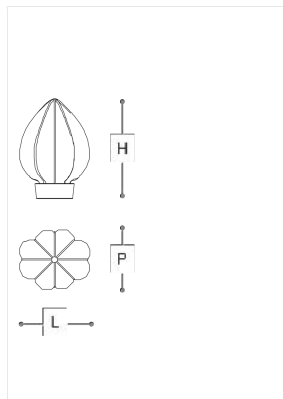

T1803/LPB

La

CAMILLA BELLINI

Incanto

LA is a lamp where light and sound become one: its name in fact recalls the musical note LA, which the lamp reproduces when it is switched on. The lamp comes to life in a light gold metal cage inside which is a white glass bud made using the technique 'cage blowing'.

WORLDWIDE

Dimensions	Light Source	Kg	Dimming	Dimming on request
L 22 - H 31 - P 19	2,2w - 250 lumen - CRI>80 - 3000K	2	TOUCH	

NORTH AMERICA

Dimensions	Light Source	Lb	Dimming	Dimming on request
L 9 - H 12 - P 7	2,2w - 250 lumen - CRI>80 - 3000K	4	TOUCH	

CODE	Structure METAL	Diffuser GLASS
01803LP1 001	 OC Light gold	 WHITE

Note

Technical drawing, dimensions and light sources refer to the main photo variant. Dimming on request could lead to an increase in the size of the canopy. For available color variants, consult the technical data sheet.