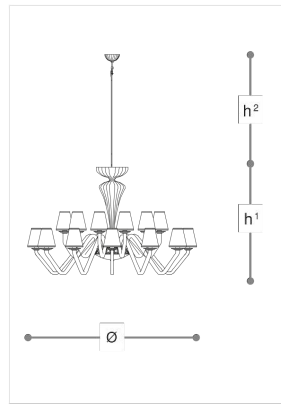

2420/12+12

Libellula

ROBERTA VITADELLO

GIADA CHERVATIN

Opera

Chandelier in glass with black fabric shades and decorative band in black Swarovski Fashion, chrome metal finish. Available in different dimensions and colours.

WORLDWIDE

Dimensions	Light Source	Kg	Dimming	Dimming on request
Ø 144 - h ¹ 94 - h ² 10-100	24x6w - E14 led	47	TRIAC	 CASAMBI

NORTH AMERICA

Dimensions	Light Source	Lb	Dimming	Dimming on request
Ø 57 - h ¹ 37 - h ² 4-39	24x6w - E12 led	104	TRIAC	

CODE	Structure METAL	Body GLASS CRYSTAL	Lampshade FABRIC
02420240 002	 C Chrome	 TRANSPARENT	 BLACK CHINETTE 20
02420240 004	 CDF Iron grey	 TEAK	 BLACK CHINETTE 20

Note

Technical drawing, dimensions and light sources refer to the main photo variant. Dimming on request could lead to an increase in the size of the canopy. For available color variants, consult the technical data sheet.