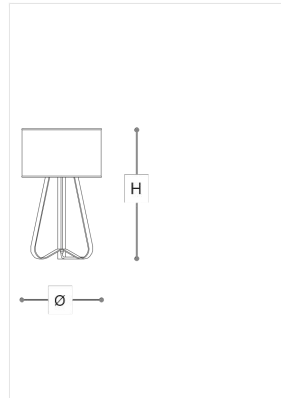

3061/L

Lily

CABERLON CAROPPI

Incanto

Table in metal with light gold finish and fabric diffuser. Available in different colours.

WORLDWIDE

Dimensions	Light Source	Kg	Dimming	Dimming on request
Ø 28 - H 47	1x10w - E27 led	1.5	TRIAC	

NORTH AMERICA

Dimensions	Light Source	Lb	Dimming	Dimming on request
Ø 11 - H 19	1x10w - E26 led	3	TRIAC	

CODE	Structure METAL	Lampshade FABRIC
03061LG0 001	OC Light gold	IVORY CHINETTE 21
03061LG0 002	OC Light gold	BLACK CHINETTE 20
03061LG0 003	OS Satin gold	IVORY CHINETTE 21
03061LG0 004	OS Satin gold	BLACK CHINETTE 20

Note

Technical drawing, dimensions and light sources refer to the main photo variant. Dimming on request could lead to an increase in the size of the canopy. For available color variants, consult the technical data sheet.