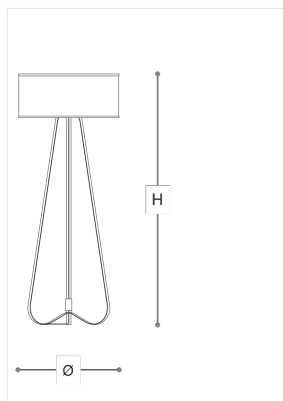

3061/P

Lily

CABERLON CAROPPI

Incanto

Floor lamp in metal with light gold finish and fabric diffuser. Available in different colours.

WORLDWIDE

Dimensions	Light Source	Kg	Dimming	Dimming on request
Ø 70 - H 175	3x10w - E27 led	13	TRIAC	

NORTH AMERICA

Dimensions	Light Source	Lb	Dimming	Dimming on request
Ø 28 - H 69	3x10w - E26 led	29	TRIAC	

CODE	Structure METAL	Lampshade FABRIC	Detail MARBLE
03061010 001	OC Light gold	IVORY CHINETTE 21	CARRARA
03061010 002	OC Light gold	BLACK CHINETTE 20	MARQUINIA
03061010 003	OS Satin gold	IVORY CHINETTE 21	CARRARA
03061010 004	OS Satin gold	BLACK CHINETTE 20	MARQUINIA

Note

Technical drawing, dimensions and light sources refer to the main photo variant. Dimming on request could lead to an increase in the size of the canopy. For available color variants, consult the technical data sheet.