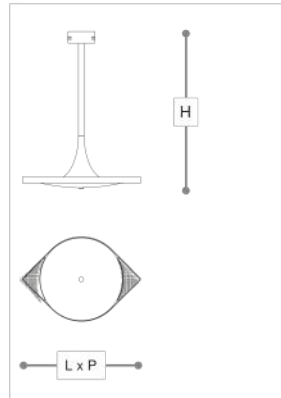

726/S Lunatica

STUDIO MAMO

Incanto

Pendant in metal with clear gold finish and white opal diffuser with carved crystal accents. Available in different colours.

WORLDWIDE

Dimensions	Light Source	Kg	Dimming	Dimming on request
L 60 - H 80 - P 44	19w - 2100 lumen - CRI>80 - 3000K 2700K color temperature on request	13	TRIAC -	CASAMBI

NORTH AMERICA

Dimensions	Light Source	Lb	Dimming	Dimming on request
L 24 - H 31 - P 17	19w - 210 lumen - CRI>80 - 3000K 2700K color temperature on request	29		

CODE	Structure METAL	Diffuser GLASS	Detail CRYSTAL
007260S0 001	OC Light gold	SATIN WHITE	TRANSPARENT

Note

Technical drawing, dimensions and light sources refer to the main photo variant. Dimming on request could lead to an increase in the size of the canopy. For available color variants, consult the technical data sheet.