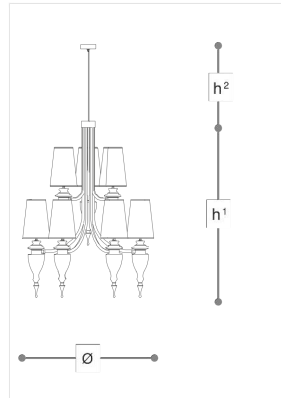

T410/6+3 Majestic

ALESSANDRO LA SPADA

Opera

Chandelier in metal with gold finish, decorative blown glass elements and grey fabric shade. Available in different dimensions and colours.

WORLDWIDE

Dimensions	Light Source	Kg	Dimming	Dimming on request
Ø 120 - H 160	9x10w - E27 led	46	TRIAC	CASAMBI

NORTH AMERICA

Dimensions	Light Source	Lb	Dimming	Dimming on request
Ø 47 - H 63	9x10w - E26 led	101	TRIAC	

CODE	Structure METAL	Lampshade FABRIC	Detail GLASS
00410090 002	NK Shiny nickel	GREY NET	<input type="radio"/> TRANSPARENT
00410090 001	O Shiny gold	GREY NET	<input type="radio"/> TRANSPARENT

Note

Technical drawing, dimensions and light sources refer to the main photo variant. Dimming on request could lead to an increase in the size of the canopy. For available color variants, consult the technical data sheet.