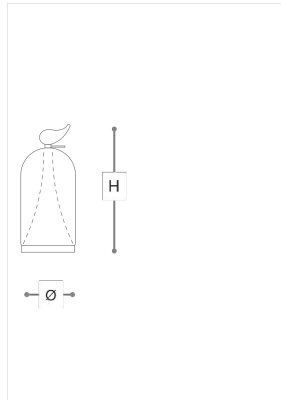

# 4031/LP Martina

DANILO DE ROSSI

Incanto

Compact cordless table lamp with eight hours of battery life. Shaped blown glass diffuser with blue shaded or copper "Lustro" finish and crystal curl. White glass internal diffuser. Metal structure with iron grey or brushed copper finish. Crystal detail. Touch sensor for brightness adjustment.

## WORLDWIDE

Dimensions	Light Source	Kg	Dimming	Dimming on request
Ø 11 - H 26	2,2w - 250 lumen - CRI>80 - 3000K	1	TOUCH	

## NORTH AMERICA

Dimensions	Light Source	Lb	Dimming	Dimming on request
Ø 4 - H 10	2,2w - 250 lumen - CRI>80 - 3000K	2		

CODE	Structure METAL	Body GLASS	Diffuser GLASS
04031LP0 002	COP Brushed copper	SHADED COPPER	WHITE

### Note

Technical drawing, dimensions and light sources refer to the main photo variant. Dimming on request could lead to an increase in the size of the canopy. For available color variants, consult the technical data sheet.