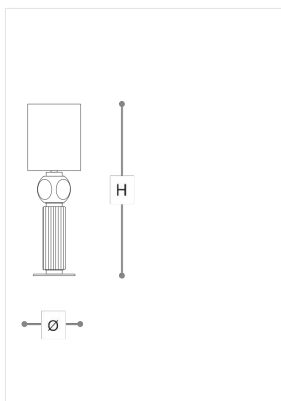

# 8173/P1 Matilda

ROBERTA VITADELLO

Opera

Foor lamp with metal structure in light gold finish, coloured blown glass body and fabric shade. Available in different colours.

## WORLDWIDE

Dimensions	Light Source	Kg	Dimming	Dimming on request
Ø 37 - H 110	1x14w - E27 led	15	TRIAC	

## NORTH AMERICA

Dimensions	Light Source	Lb	Dimming	Dimming on request
Ø 15 - H 43	1x14w - E26 led	33	TRIAC	

CODE	Structure METAL	Body GLASS	Lampshade FABRIC
08173P10 001	 OC Light gold	 GREEN  TORTORA	 SORYA BROWN
08173P10 002	 OC Light gold	 YELLOW  TORTORA	 SORYA BROWN

### Note

Technical drawing, dimensions and light sources refer to the main photo variant. Dimming on request could lead to an increase in the size of the canopy. For available color variants, consult the technical data sheet.