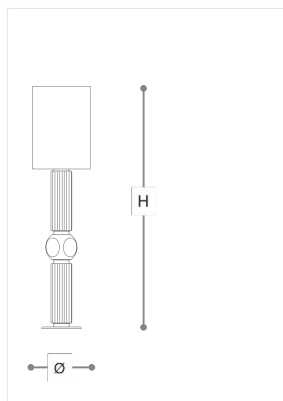

8173/P2

Matilda

ROBERTA VITADELLO

Opera

Foor lamp with metal structure in light gold finish, coloured blown glass body and fabric shade. Available in different colours.

WORLDWIDE

Dimensions	Light Source	Kg	Dimming	Dimming on request
Ø 44 - H 167	1x14w - E27 led	18	TRIAC	

NORTH AMERICA

Dimensions	Light Source	Lb	Dimming	Dimming on request
Ø 17 - H 66	1x14w - E26 led	40	TRIAC	

CODE	Structure METAL	Body GLASS	Lampshade FABRIC
08173P20 001	OC Light gold	GREEN TORTORA	SORYA BROWN
08173P20 002	OC Light gold	YELLOW TORTORA	SORYA BROWN

Note

Technical drawing, dimensions and light sources refer to the main photo variant. Dimming on request could lead to an increase in the size of the canopy. For available color variants, consult the technical data sheet.