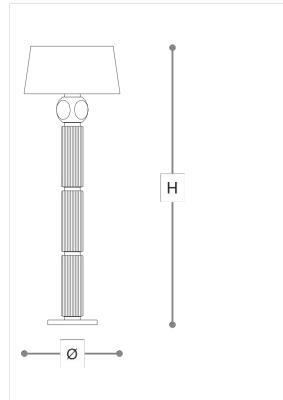

8173/P3 Matilda

ROBERTA VITADELLO

Opera

Foor lamp with metal structure in light gold finish, coloured blown glass body and fabric shade. Available in different colours.

WORLDWIDE

Dimensions	Light Source	Kg	Dimming	Dimming on request
Ø 62 - H 179	3x10w - E27 led	21	TRIAC	

NORTH AMERICA

Dimensions	Light Source	Lb	Dimming	Dimming on request
Ø 24 - H 70	3x10w - E26 led	46	TRIAC	

CODE	Structure METAL	Body GLASS	Lampshade FABRIC
08173P30 002	 OC Light gold	 YELLOW  TORTORA	 SORYA BROWN
08173P30 001	 OC Light gold	 GREEN  TORTORA	 SORYA BROWN

Note

Technical drawing, dimensions and light sources refer to the main photo variant. Dimming on request could lead to an increase in the size of the canopy. For available color variants, consult the technical data sheet.