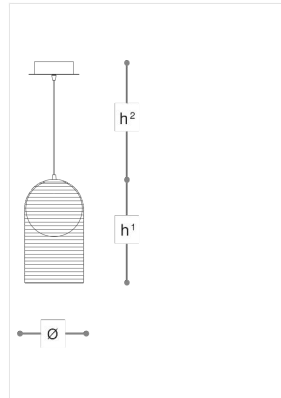

4030/SP

Muna

DANILO DE ROSSI

Incanto

Pendant with blown white glass encased in a clear ruled dome with blue shaded finish. Chrome metal structure.

WORLDWIDE

Dimensions	Light Source	Kg	Dimming	Dimming on request
Ø 21 - h ¹ 37 - h ² 10-100	7,8w - 1000 lumen - CRI>80 - 3000K	3	DALI	 CASAMBI

NORTH AMERICA

Dimensions	Light Source	Lb	Dimming	Dimming on request
Ø 8 - h ¹ 15 - h ² 4-39	7,8w - 1000 lumen - CRI>80 - 3000K	7		

CODE	Structure METAL	Body GLASS	Diffuser GLASS
04030SP0 001	 C Chrome	 SHADED MIDNIGHT BLUE	<input type="radio"/> WHITE
04030SP0 002	 OC Light gold	 GOLD SHADED	<input type="radio"/> WHITE

Note

Technical drawing, dimensions and light sources refer to the main photo variant. Dimming on request could lead to an increase in the size of the canopy. For available color variants, consult the technical data sheet.