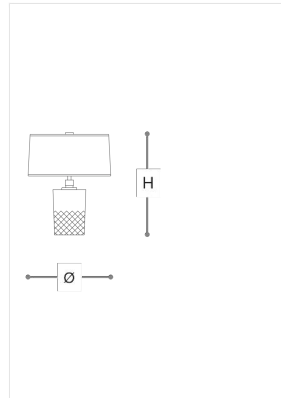

8167/LG

Neroli

ROBERTA VITADELLO

Opera

Table lamp in clear carved crystal with black or ivory fabric shade. Metal details with chrome finish.

WORLDWIDE

Dimensions	Light Source	Kg	Dimming	Dimming on request
Ø 40 - H 51	2x10w - E27 led	5.5	TRIAC -	

NORTH AMERICA

Dimensions	Light Source	Lb	Dimming	Dimming on request
Ø 16 - H 20	2x10w - E26 led	12	TRIAC	

CODE	Structure METAL	Body CRYSTAL	Lampshade FABRIC
08167LG0 001	<input checked="" type="radio"/> C Chrome	<input type="radio"/> TRANSPARENT	<input checked="" type="radio"/> MICRO BLACK SATIN
08167LG0 002	<input checked="" type="radio"/> C Chrome	<input type="radio"/> TRANSPARENT	<input checked="" type="radio"/> IVORY MICRO SATIN

Note

Technical drawing, dimensions and light sources refer to the main photo variant. Dimming on request could lead to an increase in the size of the canopy. For available color variants, consult the technical data sheet.