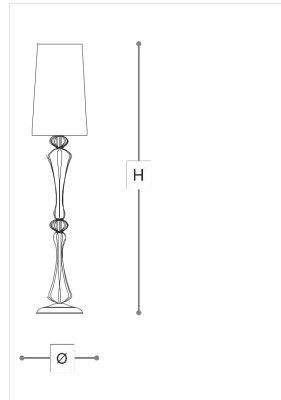

### Olivia

ROBERTA VITADELLO

Opera

Floor lamp in white blown glass and teak hand-cut crystal details. White fabric shade with gold inner side.

#### WORLDWIDE

Dimensions	Light Source	Kg	Dimming	Dimming on request
Ø 36 - H 175	1x14w - E27 led	10	TRIAC	

#### NORTH AMERICA

Dimensions	Light Source	Lb	Dimming	Dimming on request
Ø 14 - H 69	1x14w - E26 led	22	TRIAC	

CODE	Structure METAL	Body GLASS CRYSTAL	Lampshade FABRIC
02420010 001	 B White	 WHITE  TEAK	 IVORY COTTON

#### Note

Technical drawing, dimensions and light sources refer to the main photo variant. Dimming on request could lead to an increase in the size of the canopy. For available color variants, consult the technical data sheet.