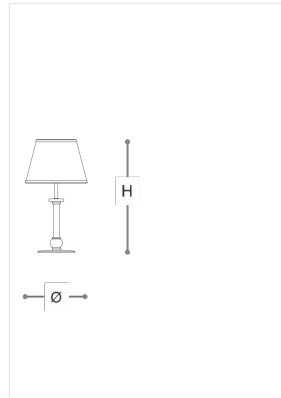

7020/LP

Perla

ITALAMP STUDIO

Incanto

Table lamp in metal with chrome, black or white finish and glass details, black or white fabric shade.

WORLDWIDE

Dimensions	Light Source	Kg	Dimming	Dimming on request
Ø 25 - H 45	1x14w - E27 led	2	TRIAC	

NORTH AMERICA

Dimensions	Light Source	Lb	Dimming	Dimming on request
Ø 10 - H 18	1x14w - E26 led	4	TRIAC	

CODE	Structure METAL	Lampshade FABRIC	Detail GLASS
07020LP0 001	<input type="radio"/> C Chrome <input type="radio"/> B White	<input type="radio"/> WHITE COTTON	<input type="radio"/> TRANSPARENT
07020LP0 002	<input type="radio"/> C Chrome <input type="radio"/> N Black	<input type="radio"/> BLACK COTTON	<input type="radio"/> TRANSPARENT

Note

Technical drawing, dimensions and light sources refer to the main photo variant. Dimming on request could lead to an increase in the size of the canopy. For available color variants, consult the technical data sheet.