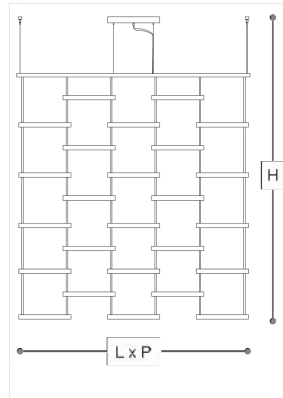

**687/200**

**Piola**

DANILO DE ROSSI

Incanto

Velarium composed of cast glass bars with internal micro-bubbles, illuminated by leds. Metal structure with light gold and chrome finish.

**WORLDWIDE**

Dimensions	Light Source	Kg	Dimming	Dimming on request
L 200 - P 5 - h <sup>1</sup> 215 - h <sup>2</sup> 30 - 100	14w - 1700 lumen - CRI>80 - 3000K 2700K color temperature on request	67	Not included	

**NORTH AMERICA**

Dimensions	Light Source	Lb	Dimming	Dimming on request
L 79 - P 2 - h <sup>1</sup> 85 - h <sup>2</sup> 12-39	14w - 1700 lumen - CRI>80 - 3000K 2700K color temperature on request	148		

CODE	Structure METAL	Body GLASS
00687200 001	<input checked="" type="radio"/> OC Light gold <input type="radio"/> C Chrome	<input checked="" type="radio"/> TRANSPARENT

**Note**

Technical drawing, dimensions and light sources refer to the main photo variant. Dimming on request could lead to an increase in the size of the canopy. For available color variants, consult the technical data sheet.