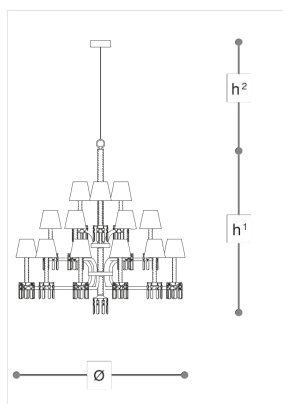

252/12+6+3

Prezioso

ROBERTA VITADELLO

STEFANO TRAVERSO

Opera

Chandelier in light gold and chrome metal finish, crystal details and crystal or glass pendants. Brown or blue fabric shades. Available in different dimensions.

WORLDWIDE

Dimensions	Light Source	Kg	Dimming	Dimming on request
Ø 114 - h¹ 98 - h² 10-100	21x3,5w - G9 led	24	TRIAC -	CASAMBI

NORTH AMERICA

Dimensions	Light Source	Lb	Dimming	Dimming on request
Ø 45 - h¹ 39 - h² 4-39	21x3,5w - G9 led	53	TRIAC	

CODE	Structure METAL	Body GLASS CRYSTAL	Lampshade FABRIC	Pendants CRYSTAL	Pendants GLASS
00252210 007	☒ C Chrome ☐ OC Light gold	☐ TRANSPARENT	☒ MICRO BLUE SATIN		
00252210 008	☐ C Chrome ☒ OC Light gold	☐ TRANSPARENT	☒ MICRO BROWN SATIN		
00252210 004	☐ C Chrome ☒ OC Light gold	☐ TRANSPARENT	☒ MICRO BLUE SATIN		
00252210 005	☐ C Chrome ☒ OC Light gold	☐ TRANSPARENT	☒ MICRO BROWN SATIN	☐ TRANSPARENT