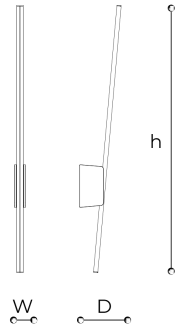

8146/AP

Regolo

STEFANO TRAVERSO

Incanto

Wall lamp with metal diffuser profile in matt black, matt champagne or warm grey. Decorative element in calacatta gold or black marquinia marble.

WORLDWIDE

Dimensions	Light Source	Kg	Dimming	Dimming on request
L 122 - P 12 - h ¹ 12 - h ² 10-150	24w - 2000 lumen - CRI>90 - 3000K 2700K color temperature on request	4	Not included	

NORTH AMERICA

Dimensions	Light Source	Lb	Dimming	Dimming on request
L 48 - P 5 - h ¹ 5 - h ² 4-59	24w - 2000 lumen - CRI>90 - 3000K 2700K color temperature on request	9	Not included	

CODE	Structure METAL	Body MARBLE	Diffuser METHACRYLATE
08146AP0 001	CH Matt champagne	GOLDEN CALCET	OPALINE
08146AP0 002	MB Matt black	GOLDEN CALCET	OPALINE
08146AP0 005		MARQUINIA	OPALINE

Note

Technical drawing, dimensions and light sources refer to the main photo variant.

Dimming on request could lead to an increase in the size of the canopy.

For available color variants, consult the technical data sheet.