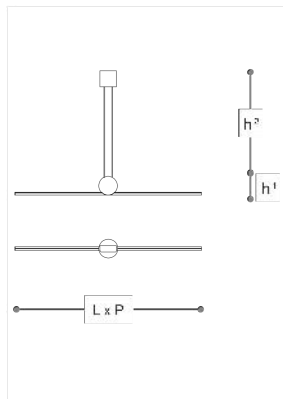

8146/S Regolo

STEFANO TRAVERSO

Incanto

Suspension lamp with metal diffuser profile in matt black or matt champagne. Decorative sphere in gold Calacatta marble.

WORLDWIDE

Dimensions	Light Source	Kg	Dimming	Dimming on request
L 122 - P 12 - h ¹ 12 - h ² 10-150	24w - 2000 lumen - CRI>90 - 3000K 2700K color temperature on request	8	Not included	1-10V

NORTH AMERICA

Dimensions	Light Source	Lb	Dimming	Dimming on request
L 48 - P 5 - h ¹ 5 - h ² 4-59	24w - 2000 lumen - CRI>90 - 3000K 2700K color temperature on request	18	Not included	1-10V

CODE	Structure METAL	Body MARBLE	Diffuser METHACRYLATE
081460S0 001	● CH Matt champagne	● GOLDEN CALACET	● OPALINE
081460S0 002	● MB Matt black	● GOLDEN CALACET	● OPALINE
081460S0 005	●	● MARQUINIA	● OPALINE

Note

Technical drawing, dimensions and light sources refer to the main photo variant. Dimming on request could lead to an increase in the size of the canopy. For available color variants, consult the technical data sheet.