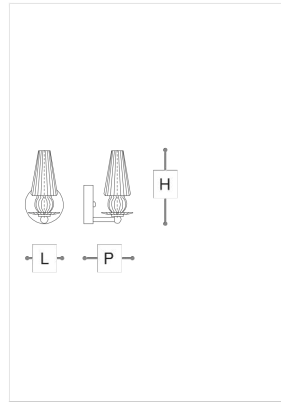

344/AP1

Rigel

ROBERTA VITADELLO

STEFANO TRAVERSO

Opera

Wall lamp in transparent blown glass and ruled glass shades, crystal pendants, metal details with chrome finish. Available in different dimensions.

WORLDWIDE

Dimensions	Light Source	Kg	Dimming	Dimming on request
L 10 - H 20 - P 13	1x3,5w - G9 led	1	TRIAC	 CASAMBI

NORTH AMERICA

Dimensions	Light Source	Lb	Dimming	Dimming on request
L 4 - H 8 - P 5	1x3,5w - G9 led	2	TRIAC	

CODE	Structure METAL	Diffuser GLASS
00344AP1 001	 C Chrome	 TRANSPARENT
00344A10 002	 OC Light gold	 TRANSPARENT
00344A10 003	 C Chrome	 WHITE
00344A10 004	 V Violet	 VIOLET
00344A10 005	 CDF Iron grey	 TEAK

Note

Technical drawing, dimensions and light sources refer to the main photo variant. Dimming on request could lead to an increase in the size of the canopy. For available color variants, consult the technical data sheet.