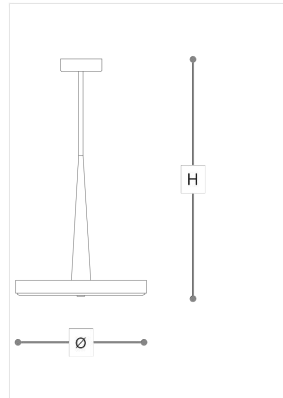

302/40 Ritmico

STUDIO MAMO

Incanto

Suspension lamp in metal with light gold finish and carved crystal diffuser.

WORLDWIDE

Dimensions	Light Source	Kg	Dimming	Dimming on request
Ø 42 - H 75	24w - 1800 lumen - CRI>80 - 3000K 2700K color temperature on request	12	TRIAC -	CASAMBI

NORTH AMERICA

Dimensions	Light Source	Lb	Dimming	Dimming on request
Ø 17 - H 30	24w - 1800 lumen - CRI>80 - 3000K 2700K color temperature on request	26		

CODE	Structure METAL	Diffuser CRYSTAL
00302400 001	OC Light gold	TRANSPARENT

Note

Technical drawing, dimensions and light sources refer to the main photo variant. Dimming on request could lead to an increase in the size of the canopy. For available color variants, consult the technical data sheet.