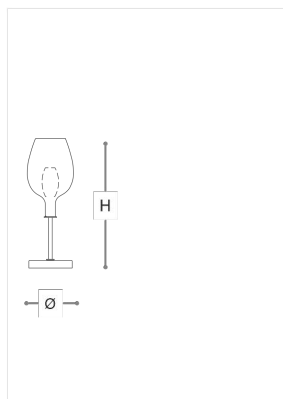

3050/LPB

Rosè

DANILO DE ROSSI

Incanto

Table lamps with blown glass diffusers and metal structure with iron grey, gold or chrome finish. Available in different colours.