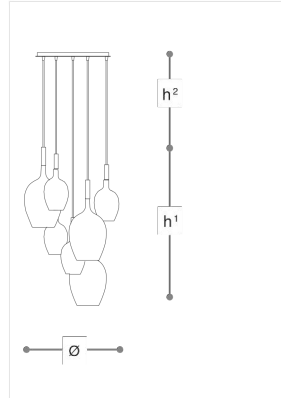

3050/SG7

Rosè

DANILO DE ROSSI

Incanto

Suspensions lamp with blown glass diffusers and metal structure with iron grey, gold or chrome finish. Available in different colours.

WORLDWIDE

Dimensions	Light Source	Kg	Dimming	Dimming on request
Ø 50 - h ¹ 85 - h ² 10-100	7x6w - E14 led	5	TRIAC	 CASAMBI

NORTH AMERICA

Dimensions	Light Source	Lb	Dimming	Dimming on request
Ø 20 - h ¹ 33 - h ² 4-39	7x6w - E12 led	11	TRIAC	

CODE	Structure METAL	Diffuser GLASS
03050S70 001	 C Chrome	<input type="radio"/> TRANSPARENT
03050S70 002	 O Shiny gold	<input type="radio"/> TRANSPARENT
03050S70 003	 CDF Iron grey	<input checked="" type="radio"/> METALLIC ROSE GOLD
03050S70 004	 CDF Iron grey	<input checked="" type="radio"/> METALLIC GOLD
03050S70 005	 CDF Iron grey	<input checked="" type="radio"/> METALLIC TITANIUM

Note

Technical drawing, dimensions and light sources refer to the main photo variant. Dimming on request could lead to an increase in the size of the canopy. For available color variants, consult the technical data sheet.