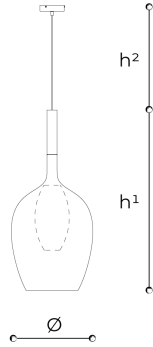

3050/BIG Rosè Maxi

DANILO DE ROSSI

Incanto

Suspensions lamp with blown glass diffusers and metal structure with iron grey, gold or chrome finish. Available in different colours.

WORLDWIDE

Dimensions	Light Source	Kg	Dimming	Dimming on request
Ø 40 - h ¹ 90 - h ² 10-150	1x14w - E27 led	5	TRIAC	CASAMBI

NORTH AMERICA

Dimensions	Light Source	Lb	Dimming	Dimming on request
Ø 16 - h ¹ 35 - h ² 4-59	1x14w - E26 led	11	TRIAC	

CODE	Structure METAL	Diffuser GLASS
03050BIG 001	C Chrome	TRANSPARENT
03050BIG 002	O Shiny gold	TRANSPARENT
03050BIG 005	CDF Iron grey	METALLIC TITANIUM
03050BIG 006	CDF Iron grey	
03050BIG 007	CDF Iron grey	

Note

Technical drawing, dimensions and light sources refer to the main photo variant.

Dimming on request could lead to an increase in the size of the canopy.

For available color variants, consult the technical data sheet.