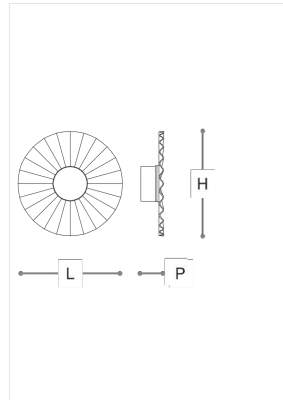

4038/AP

Scilla

STEFANO TRAVERSO

Incanto

Wall and Ceiling lamp in thermoformed and screen printed satin glass with satin methacrylate diffuser. Metal structure with light gold, iron grey or chrome finish.

WORLDWIDE

Dimensions	Light Source	Kg	Dimming	Dimming on request
Ø 36 - H 36 - P 9	7w - 840 lumen - CRI>80 - 3000K 2700K color temperature on request	3	Not included	 DALI - CASAMBI

NORTH AMERICA

Dimensions	Light Source	Lb	Dimming	Dimming on request
Ø 14 - H 14 - P 4	7w - CRI>80 - 3000K 2700K color temperature on request	7		

CODE	Structure METAL	Diffuser GLASS
04038AP0 001	 CDF Iron grey	<input type="radio"/> WHITE
04038AP0 002	 C Chrome	<input type="radio"/> WHITE
04038AP0 003	 OC Light gold	<input type="radio"/> WHITE

Note

Technical drawing, dimensions and light sources refer to the main photo variant. Dimming on request could lead to an increase in the size of the canopy. For available color variants, consult the technical data sheet.