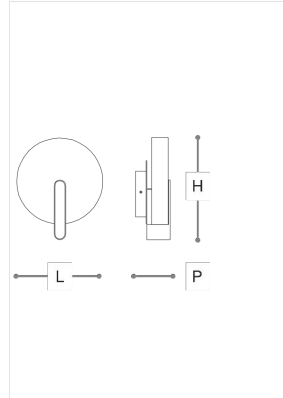

686/AP

Sinua

STEVEN HAULENBEEK

Incanto

Wall lamp in satin glass or fumè. Metal structure with white, light gold, chrome or iron grey finish.

WORLDWIDE

Dimensions	Light Source	Kg	Dimming	Dimming on request
Ø 24 - H 28 - P 9	9w - 1100 lumen - CRI>80 - 3000K 2700K color temperature on request	6	Not included	TRIAC - CASAMBI

NORTH AMERICA

Dimensions	Light Source	Lb	Dimming	Dimming on request
Ø 9 - H 11 - P 4	9w - 1100 lumen - CRI>80 - 3000K 2700K color temperature on request	13		

CODE	Structure METAL	Diffuser GLASS
00686AP0 003	C Chrome	SATINED
00686AP0 001	B White	SATIN WHITE
00686AP0 002	OC Light gold	SATIN WHITE
00686AP0 004	CDF Iron grey	SMOKE

Note

Technical drawing, dimensions and light sources refer to the main photo variant. Dimming on request could lead to an increase in the size of the canopy. For available color variants, consult the technical data sheet.